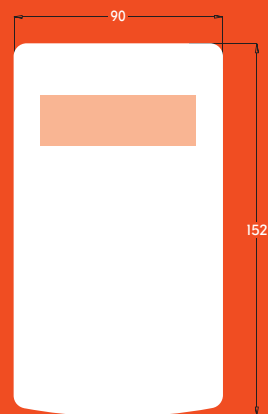

TECHNICAL DIMENSIONS

3.25 TONNE SHACKLE

All dimensions are in mm

4.75 TONNE SHACKLE

WIND SPEED SENSOR

HANDHELD

WIRELESS BASE STATION

WIRELESS USB BASE STATION DONGLE

WIRELESS REPEATER

GENERAL SPECIFICATIONS

RADIO

Radio type	Licence exempt transceiver
Radio frequency	2.4 GHz
Transmit power	10 mW
Range	Up to 800 m

MANUFACTURERS WARRANTY

One year