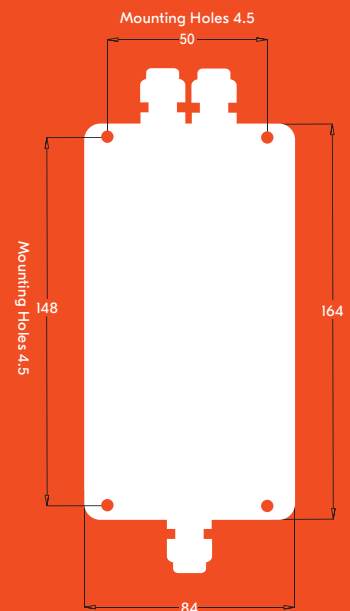

WIRELESS USB BASE STATION DONGLE

WIRELESS REPEATER