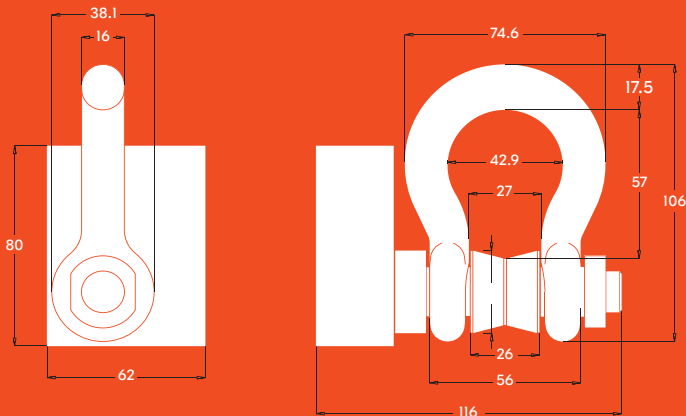

# TECHNICAL DIMENSIONS

## 3.25 TONNE SHACKLE

All dimensions are in mm