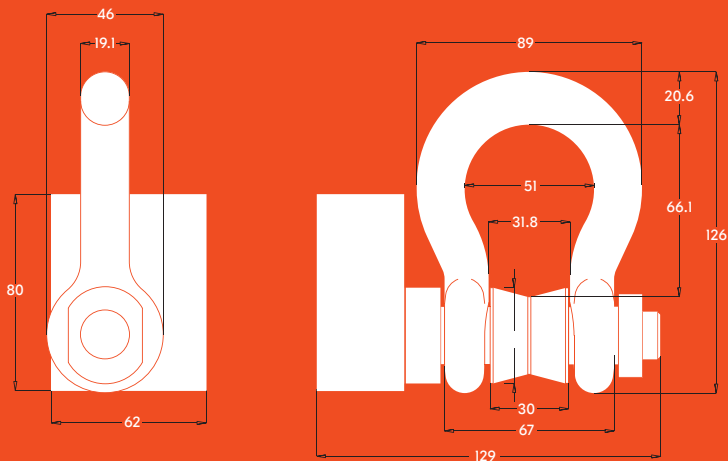

4.75 TONNE SHACKLE

WIND SPEED SENSOR