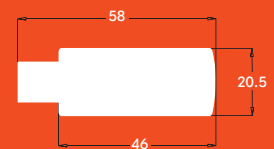

WIRELESS USB BASE STATION DONGLE