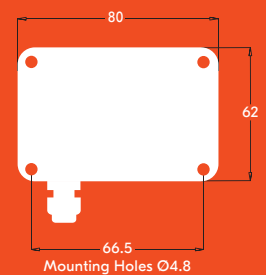

WIRELESS BASE STATION