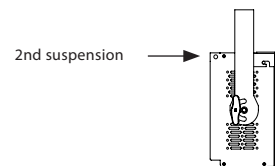

Physical

Dimensions (WxHxD)	331 x 238 x 114 mm
Packaging dimensions (WxHxD)	360 x 290 x 175 mm
Outer carton dimensions (2 pcs)	380 x 370 x 320 mm
Nett weight	4,6 kg
Gross weight (1 pc)	5,5 kg
Gross weight (2 pcs)	11 kg

Mounting options

Hanging	3x hole for M12 bolt
2nd suspension / safety wire	1x eye on the side top of the fixture to pass a safety wire or carabiner

Control

Menu control via TFT display with 4 buttons	In/Link	XLR 5 Pin
Control	DMX512, manual dimming button	DMX mode
		1/2/3 channels

Optical

Beam angle	160°
Light output RGBW	670 lux @ 2m 230 lux @ 4m 118 lux @ 6m
Colours	White, 2700K
Strobe	0-20 Hz
CRI	95,8 RA
Refresh rate	<1.000 Hz

Photometrics Diagram

Electrical

Fixture rated power	85W	Input power	100 - 240V ~ 50/60Hz - Auto switching power supply
LED engine	120x White SMD LED	In/Link	PowerCON TRUE1 - max link current 10A