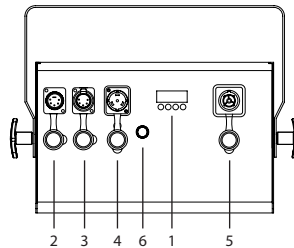

Mounting options

Hanging	3x hole for M12 bolt
2nd suspension / safety wire	1x eye on the side top of the fixture to pass a safety wire or carabiner

Control

Menu control via TFT display with 4 buttons	In/Link	XLR 5 Pin
Control	DMX512, manual dimming button	DMX mode
		1/2/3 channels

Optical

Beam angle	160°
Light output RGBW	670 lux @ 2m 230 lux @ 4m 118 lux @ 6m
Colours	White, 2700K
Strobe	0-20 Hz
CRI	95,8 RA
Refresh rate	<1.000 Hz

Photometrics Diagram

Electrical

Fixture rated power	85W	Input power	100 - 240V ~ 50/60Hz - Auto switching power supply
LED engine	120x White SMD LED	In/Link	PowerCON TRUE1 - max link current 10A

Connectivity

- 1 TFT display & menu control button
- 2 DMX input
- 3 DMX output
- 4 Power input
- 5 Power output
- 6 Manual dimming button

Accessories

- Included**
- 1x Powercable
 - 1x Gelframe
 - 1x Soft frost
 - 1x Intensifier
 - 1x Barndoors