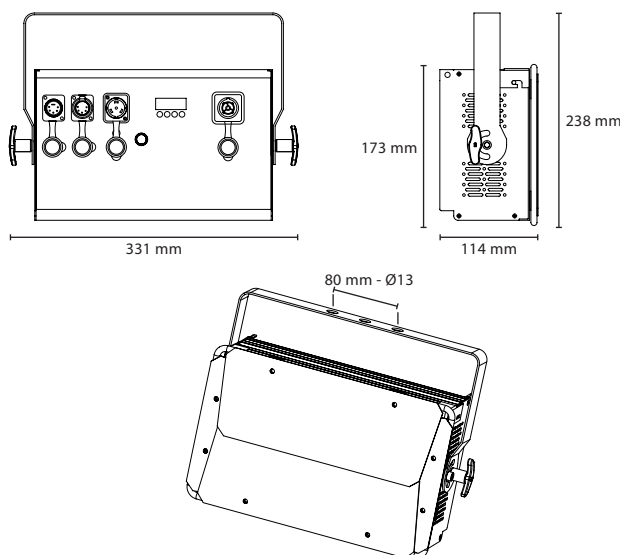

120x LED Warm White Light Studio Panel

The **B Panel120WW** is the smallest and most versatile, soft lighting and ease of use warm white panel on the market. It's equipped with barndoors, removable frost and gel frame. The panel comes with manual dimming and DMX. Furthermore it has high CRI (96Ra), making this fixture ideal for theatre, photography and much more! ■

Physical

Dimensions (WxHxD)	331 x 238 x 114 mm
Packaging dimensions (WxHxD)	360 x 290 x 175 mm
Outer carton dimensions (2 pcs)	380 x 370 x 320 mm
Nett weight	4,6 kg
Gross weight (1 pc)	5,5 kg
Gross weight (2 pcs)	11 kg

Mounting options

Hanging	3x hole for M12 bolt
2nd suspension / safety wire	1x eye on the side top of the fixture to pass a safety wire or carabiner

Control

Menu control via TFT display with 4 buttons	In/Link	XLR 5 Pin
Control	DMX512, manual dimming button	DMX mode
		1/2/3 channels

Optical

Beam angle	160°
Light output RGBW	670 lux @ 2m 230 lux @ 4m 118 lux @ 6m
Colours	White, 2700K
Strobe	0-20 Hz
CRI	95,8 RA
Refresh rate	<1.000 Hz

Photometrics Diagram

Electrical

Fixture rated power	85W	Input power	100 - 240V ~ 50/60Hz - Auto switching power supply
LED engine	120x White SMD LED	In/Link	PowerCON TRUE1 - max link current 10A