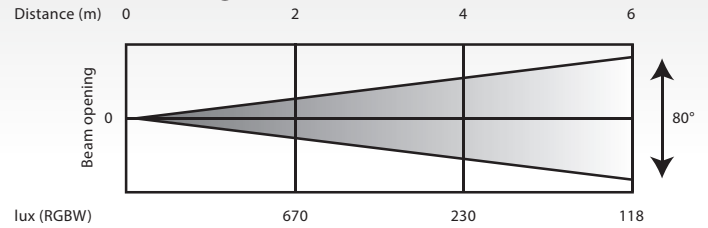

Mounting options

Hanging	3x hole for M12 bolt
2nd suspension / safety wire	1x eye on the side top of the fixture to pass a safety wire or carabiner

Control

Menu control via TFT display with 4 buttons	In/Link	XLR 5 Pin
Control	DMX512, manual dimming button	DMX mode
		1/2/3 channels

Optical

Beam angle	160°
Light output RGBW	670 lux @ 2m 230 lux @ 4m 118 lux @ 6m
Colours	White, 2700K
Strobe	0-20 Hz
CRI	95,8 RA
Refresh rate	<1.000 Hz

Photometrics Diagram

Electrical

Fixture rated power	85W	Input power	100 - 240V ~ 50/60Hz - Auto switching power supply
LED engine	120x White SMD LED	In/Link	PowerCON TRUE1 - max link current 10A