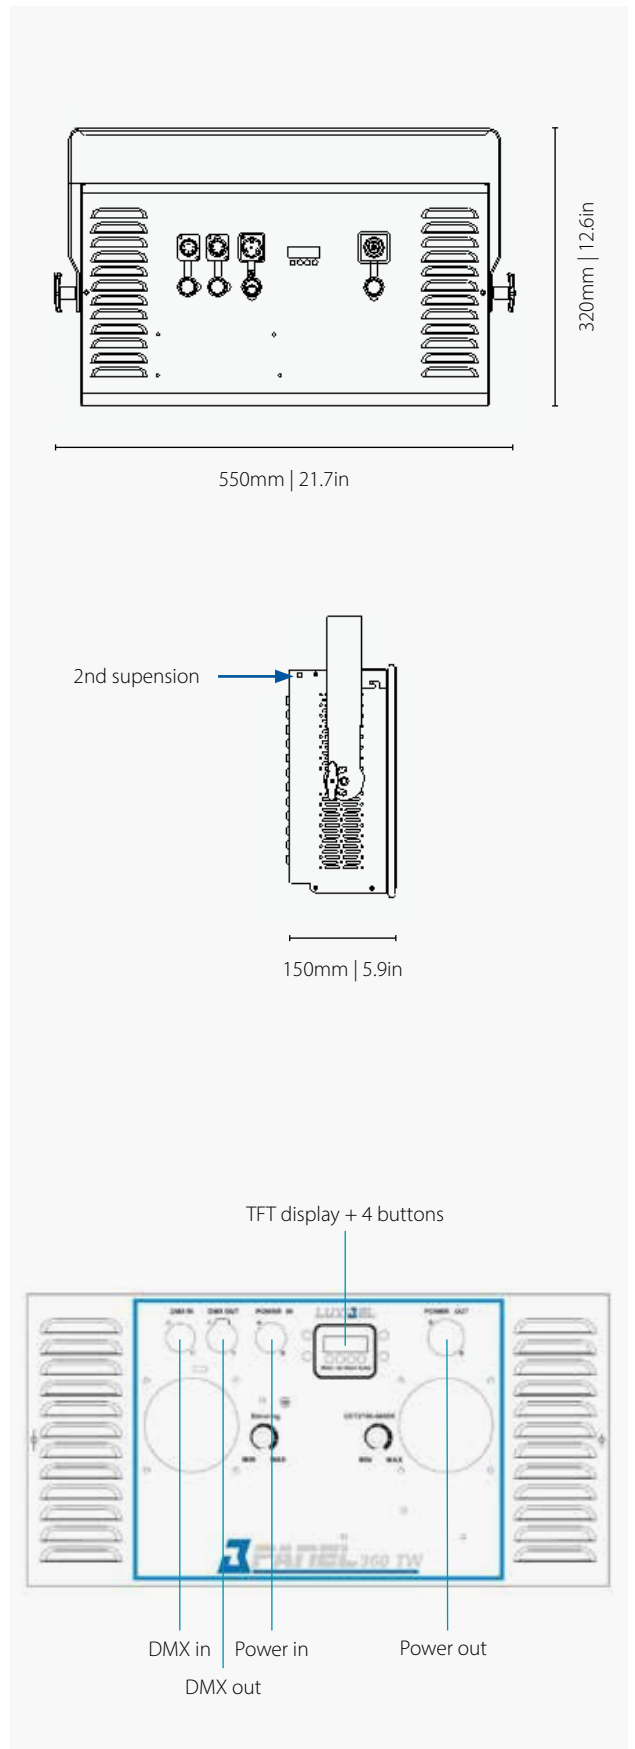

B PANEL360TW

Tunable white soft light

The **B Panel360TW** is the most versatile powerful and ease of use tunable white panel on the market. It is equipped with barndoors, removable frost and gel frame. It comes with manual dimming, manual CCT and DMX. Furthermore it has high CRI (96 Ra), making this fixture ideal for theatre, photography and much more

Physical

W x H x D	550 x 320 x 150 mm 21.7 x 12.6 x 5.9 in
W x H x D packing	600 x 390 x 195 mm 23.6 x 15.4 x 7.7 in
W x H x D 2 pcs packing	620 x 420 x 420 mm 24.4 x 16.5 x 16.5 in
Net weight	8,6kg 18.9lb
Gross weight	9,6kg 21.2lb
Gross weight 2 pcs	19kg 41.9lb
Cooling	Heat sink + air cooling

Mounting

Hanging	3x 13mm hole
Standing	n/a
2nd suspension/safety wire	1x eye on the side top of the fixture to pass a safety wire or carabiner

Control

Menu	TFT display with 4 buttons
Control	DMX512, RDM, manual dimming & CCT button
DMX mode	2/3/6 channels
Dimmer mode	16-bit dimming
In/Link	XLR 5-Pin
Zoom	N/A
Movement	One hand tilt locking

Electrical

Fixture rated power	240W
LED engine	360x white SMD LED
Input power	100 - 240V ~ 50/60Hz Auto switching power supply
In/Link	powerCON TRUE1 max link current: 10A
IP rating	IP20

All specifications are subjected to change without prior notice.