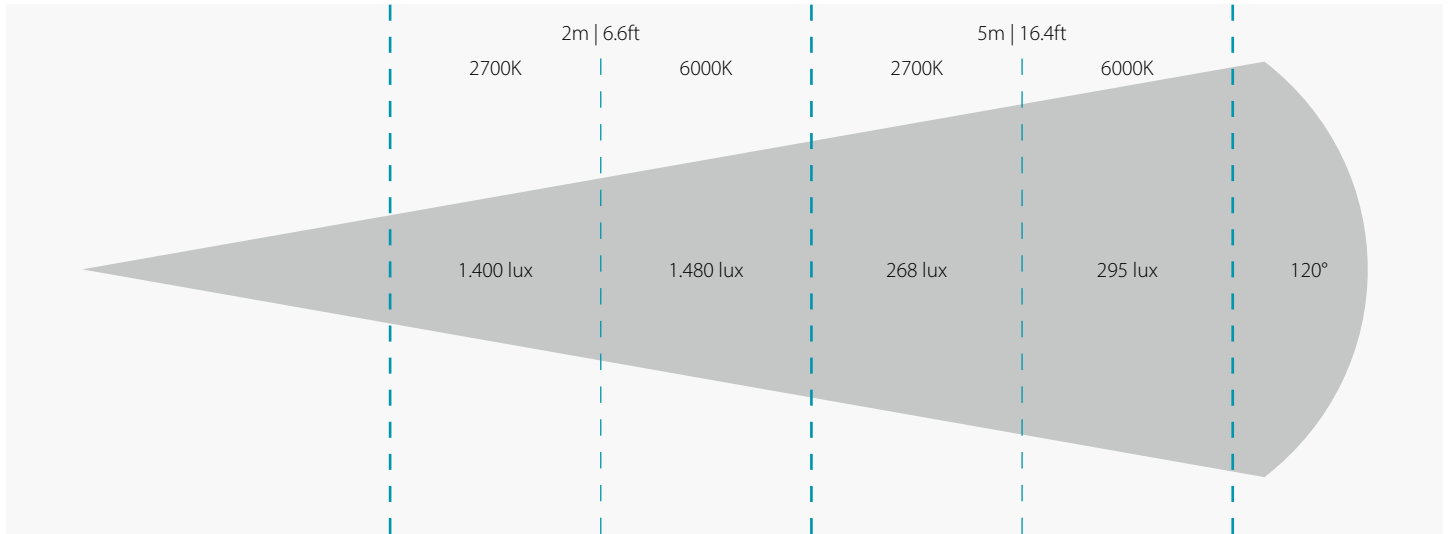

Photometric data

All specifications are subjected to change without prior notice.

AED Distribution NV, Bedrijvenpark De Veert 13/004, 2830 Willebroek, Belgium

+32 3 860 76 50 - info@luxibel.com

www.luxibel.com