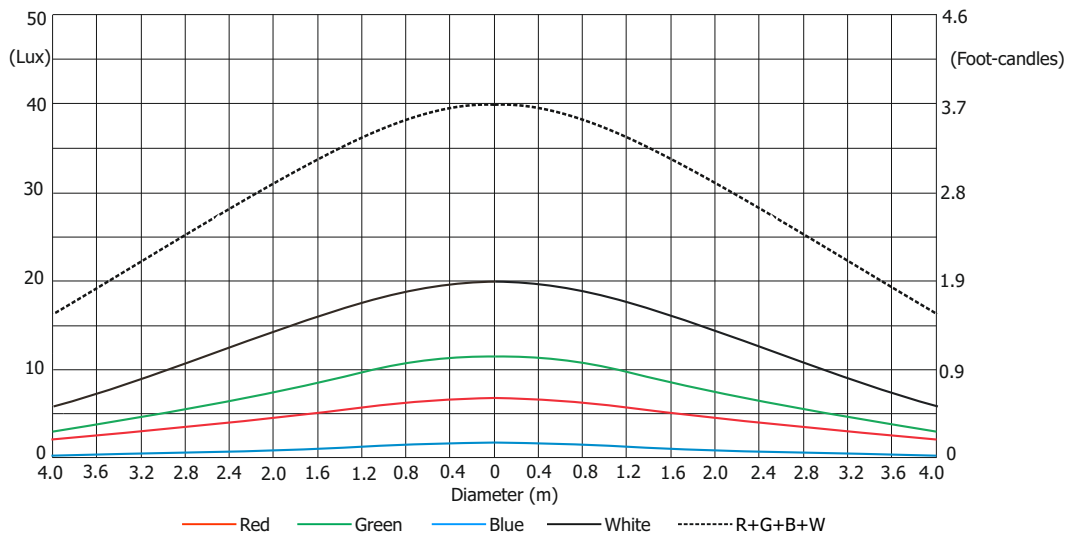

PixelPatt

Photometric Diagram

Distance (m)	1	2	3	4	5	6	7	
Red	175/16	44/4	20/2	11/1	7/0.7	5/0.5	4/0.3	Intensity (center) Lux/Footcandles
Green	300/28	75/7	33/3	19/3	12/1.1	8/0.8	6/0.6	
Blue	50/4.6	13/1.2	6/0.5	3/0.3	2/0.2	1.4/0.1	1/0.1	
White	500/47	125/12	56/5	31/3	20/1.9	14/1.3	10/0.9	
R+G+B+W	1000/93	250/23	111/10	63/6	40/3.7	28/2.6	20/2	

Illuminance distribution

Distance=5m

Fixture setting: White Point 8000K Off

Copyright © 2017 Robe Lighting s.r.o. - All rights reserved
All Specifications subject to change without notice