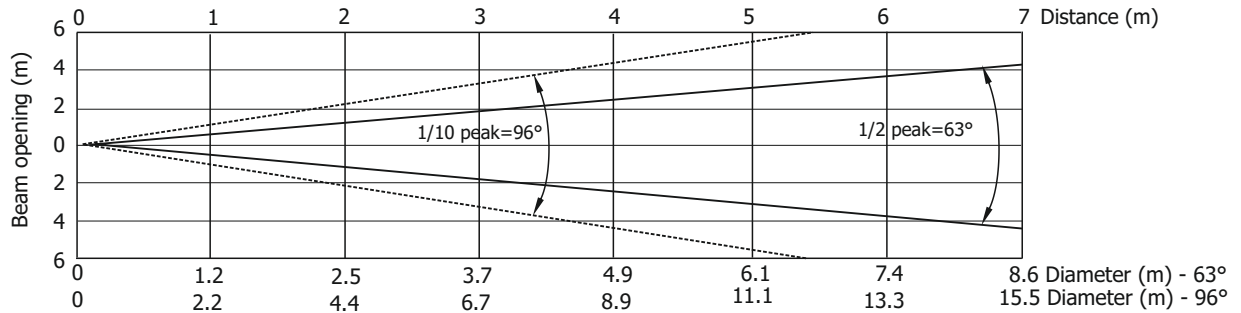

PixelPatt

Photometric Diagram

Distance (m)	1	2	3	4	5	6	7	
Red	175/16	44/4	20/2	11/1	7/0.7	5/0.5	4/0.3	Intensity (center) Lux/Footcandles
Green	300/28	75/7	33/3	19/3	12/1.1	8/0.8	6/0.6	
Blue	50/4.6	13/1.2	6/0.5	3/0.3	2/0.2	1.4/0.1	1/0.1	
White	500/47	125/12	56/5	31/3	20/1.9	14/1.3	10/0.9	
R+G+B+W	1000/93	250/23	111/10	63/6	40/3.7	28/2.6	20/2	

Illuminance distribution

Distance=5m

Fixture setting: White Point 8000K Off

Copyright © 2017 Robe Lighting s.r.o. - All rights reserved
All Specifications subject to change without notice