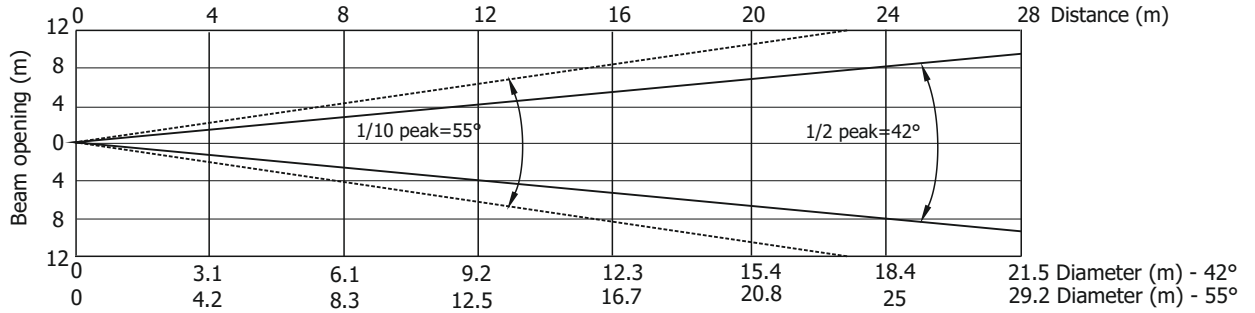

Photometric Diagram

Max. Zoom

Total Output: 2245 lumens

Distance (m)	4	5	8	12	16	20	24	28	
Red	78/7	50/5	20/2	9/0.8	5/0.5	3/0.3	2/0.2	1.6/0.1	Intensity (center) Lux/Footcandles
Green	168/16	108/10	42/4	19/1.7	11/1	6.8/0.6	5/0.4	3/0.3	
Blue	41/4	26/2.4	10/0.9	5/0.4	2.5/0.2	1.6/0.2	1/0.1	0.8/0.1	
Amber	133/12	85/8	33/3	15/1.4	8/0.8	5/0.5	4/0.3	3/0.3	
R+G+B+A	320/30	205/19	80/7.4	36/3	20/1.9	13/1.2	9/0.8	7/0.6	

Illuminance distribution

Distance=5m

Fixture setting: White Point 8000K Off
Fan mode: Auto

Copyright © 2018 Robe Lighting s.r.o. - All rights reserved
All Specifications subject to change without notice

ROBIN ParFect 150 RGBA

Photometric Diagram

Max. Zoom (with EggCrate)

Total Output: 2065 lumens

Distance (m)	4	5	8	12	16	20	24	28	
Red	72/6.7	46/4	18/1.7	8/0.7	5/0.5	3/3.1	2/0.2	2/0.1	Intensity (center) Lux/Footcandles
Green	160/15	103/9.6	40/3.7	18/1.7	10/0.9	7/0.6	5/0.4	3/0.3	
Blue	38/3.5	24/2.2	9/0.9	4/0.4	2/0.2	1.4/0.1	1/0.1	0.7/0.1	
Amber	125/12	80/7.4	31/1.3	14/1.3	8/0.7	5/0.5	4/0.3	3/0.2	
R+G+B+A	294/27	188/18	73/7	33/3	18/1.7	12/1.1	8/0.8	6/0.6	