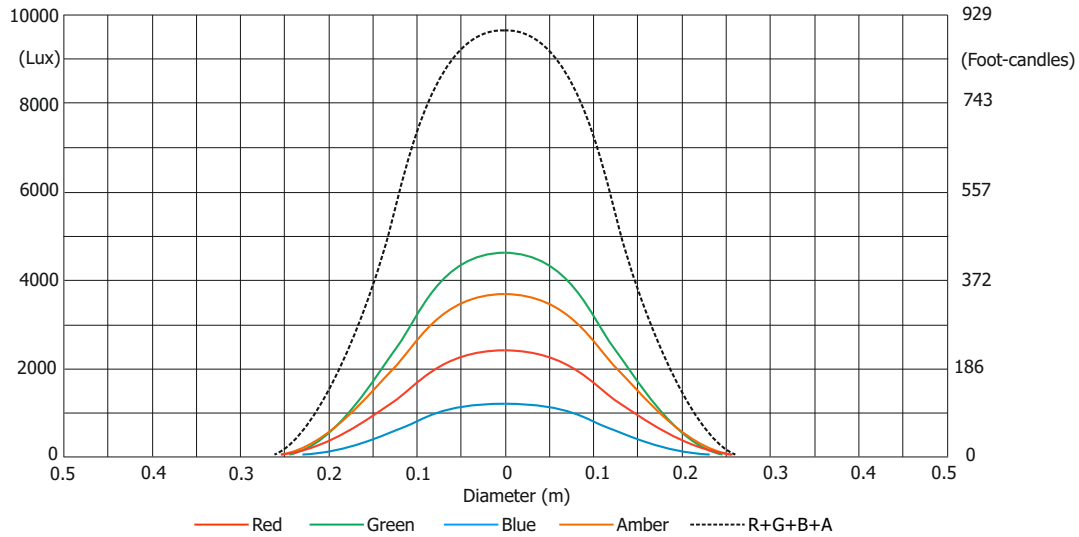

Illuminance distribution

Distance=5m

Fixture setting: White Point 8000K Off
Fan mode: Auto

Copyright © 2018 Robe Lighting s.r.o. - All rights reserved
All Specifications subject to change without notice

ROBIN ParFect 150 RGBA

Photometric Diagram

Min. Zoom (with EggCrate)

Total Output: 926 lumens

Distance (m)	4	5	8	12	16	20	24	28	
Red	3633/338	2325/216	908/84	404/38	227/21	145/13.5	100/9.4	74/7	Intensity (center) Lux/Footcandles
Green	7469/694	4780/444	1867/174	830/77	467/43	300/28	208/19	152/14	
Blue	1764/164	1130/105	441/41	196/18	110/10	71/7	50/4.6	36/3	
Amber	5953/553	3810/354	1488/138	662/62	372/35	238/22	165/15	122/11	
R+G+B+A	15172/1410	9710/902	3793/352	1686/157	948/88	607/56	421/39	310/29	

Photometric Diagram

Max. Zoom

Total Output: 2245 lumens

Distance (m)	4	5	8	12	16	20	24	28	
Red	78/7	50/5	20/2	9/0.8	5/0.5	3/0.3	2/0.2	1.6/0.1	Intensity (center) Lux/Footcandles
Green	168/16	108/10	42/4	19/1.7	11/1	6.8/0.6	5/0.4	3/0.3	
Blue	41/4	26/2.4	10/0.9	5/0.4	2.5/0.2	1.6/0.2	1/0.1	0.8/0.1	
Amber	133/12	85/8	33/3	15/1.4	8/0.8	5/0.5	4/0.3	3/0.3	
R+G+B+A	320/30	205/19	80/7.4	36/3	20/1.9	13/1.2	9/0.8	7/0.6	