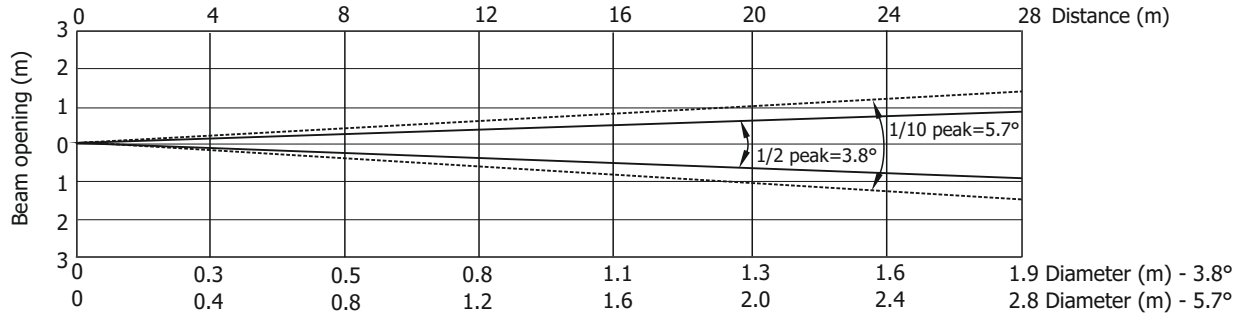

ROBIN ParFect 150 RGBA

Photometric Diagram

Min. Zoom

Total Output: 1105 lumens

Distance (m)	4	5	8	12	16	20	24	28	
Red	3670/341	2350/218	918/85	408/38	230/21	147/14	102/10	75/7	Intensity (center) Lux/Footcandles
Green	7547/701	4830/449	1887/175	838/78	472/44	300/28	210/20	154/14	
Blue	1140/106	1140/106	445/41	198/18	111/10	71/7	50/5	36/3.4	
Amber	6015/559	3850/358	1504/140	668/62	376/35	240/22	167/16	123/11.4	
R+G+B+A	15328/1424	9810/911	3832/356	1703/158	960/89	613/57	426/40	313/29	

Illuminance distribution

Distance=5m

Fixture setting: White Point 8000K Off
Fan mode: Auto

Copyright © 2018 Robe Lighting s.r.o. - All rights reserved
All Specifications subject to change without notice

ROBIN ParFect 150 RGBA

Photometric Diagram

Min. Zoom (with EggCrate)

Total Output: 926 lumens

Distance (m)	4	5	8	12	16	20	24	28	
Red	3633/338	2325/216	908/84	404/38	227/21	145/13.5	100/9.4	74/7	Intensity (center) Lux/Footcandles
Green	7469/694	4780/444	1867/174	830/77	467/43	300/28	208/19	152/14	
Blue	1764/164	1130/105	441/41	196/18	110/10	71/7	50/4.6	36/3	
Amber	5953/553	3810/354	1488/138	662/62	372/35	238/22	165/15	122/11	
R+G+B+A	15172/1410	9710/902	3793/352	1686/157	948/88	607/56	421/39	310/29	

Photometric Diagram

Max. Zoom

Total Output: 2245 lumens

Distance (m)	4	5	8	12	16	20	24	28	
Red	78/7	50/5	20/2	9/0.8	5/0.5	3/0.3	2/0.2	1.6/0.1	Intensity (center) Lux/Footcandles
Green	168/16	108/10	42/4	19/1.7	11/1	6.8/0.6	5/0.4	3/0.3	
Blue	41/4	26/2.4	10/0.9	5/0.4	2.5/0.2	1.6/0.2	1/0.1	0.8/0.1	
Amber	133/12	85/8	33/3	15/1.4	8/0.8	5/0.5	4/0.3	3/0.3	
R+G+B+A	320/30	205/19	80/7.4	36/3	20/1.9	13/1.2	9/0.8	7/0.6	