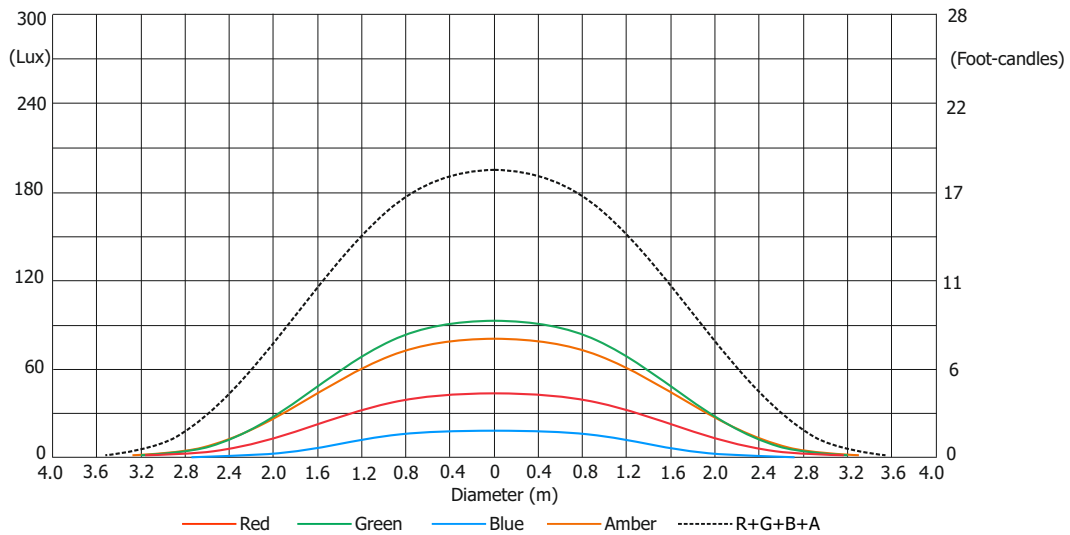

Illuminance distribution

Distance=5m

Fixture setting: White Point 8000K Off
Fan mode: Auto

Copyright © 2018 Robe Lighting s.r.o. - All rights reserved
All Specifications subject to change without notice

ROBIN ParFect 150 RGBA

Photometric Diagram

Max. Zoom (with EggCrate)

Total Output: 2065 lumens

Distance (m)	4	5	8	12	16	20	24	28	
Red	72/6.7	46/4	18/1.7	8/0.7	5/0.5	3/3.1	2/0.2	2/0.1	Intensity (center) Lux/Footcandles
Green	160/15	103/9.6	40/3.7	18/1.7	10/0.9	7/0.6	5/0.4	3/0.3	
Blue	38/3.5	24/2.2	9/0.9	4/0.4	2/0.2	1.4/0.1	1/0.1	0.7/0.1	
Amber	125/12	80/7.4	31/1.3	14/1.3	8/0.7	5/0.5	4/0.3	3/0.2	
R+G+B+A	294/27	188/18	73/7	33/3	18/1.7	12/1.1	8/0.8	6/0.6	

Illuminance distribution

Distance=5m

Fixture setting: White Point 8000K Off
Fan mode: Auto

Copyright © 2018 Robe Lighting s.r.o. - All rights reserved
All Specifications subject to change without notice