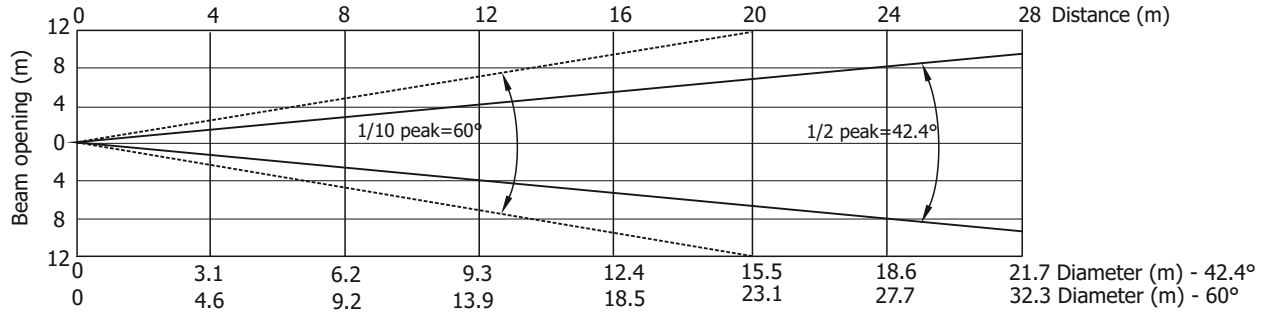

Photometric Diagram

Min. Zoom (with EggCrate)

Total Output: 926 lumens

Distance (m)	4	5	8	12	16	20	24	28	
Red	3633/338	2325/216	908/84	404/38	227/21	145/13.5	100/9.4	74/7	Intensity (center) Lux/Footcandles
Green	7469/694	4780/444	1867/174	830/77	467/43	300/28	208/19	152/14	
Blue	1764/164	1130/105	441/41	196/18	110/10	71/7	50/4.6	36/3	
Amber	5953/553	3810/354	1488/138	662/62	372/35	238/22	165/15	122/11	
R+G+B+A	15172/1410	9710/902	3793/352	1686/157	948/88	607/56	421/39	310/29	

Illuminance distribution

Distance=5m

Fixture setting: White Point 8000K Off
Fan mode: Auto

Copyright © 2018 Robe Lighting s.r.o. - All rights reserved
All Specifications subject to change without notice

ROBIN ParFect 150 RGBA

Photometric Diagram

Max. Zoom

Total Output: 2245 lumens

Distance (m)	4	5	8	12	16	20	24	28	
Red	78/7	50/5	20/2	9/0.8	5/0.5	3/0.3	2/0.2	1.6/0.1	Intensity (center) Lux/Footcandles
Green	168/16	108/10	42/4	19/1.7	11/1	6.8/0.6	5/0.4	3/0.3	
Blue	41/4	26/2.4	10/0.9	5/0.4	2.5/0.2	1.6/0.2	1/0.1	0.8/0.1	
Amber	133/12	85/8	33/3	15/1.4	8/0.8	5/0.5	4/0.3	3/0.3	
R+G+B+A	320/30	205/19	80/7.4	36/3	20/1.9	13/1.2	9/0.8	7/0.6	