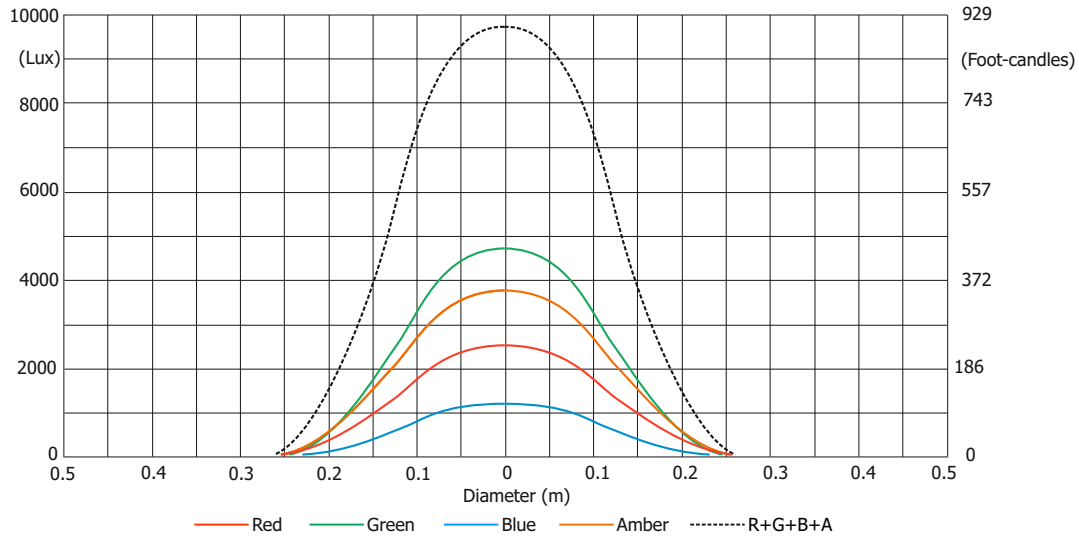

ROBIN ParFect 150 RGBA

Photometric Diagram

Min. Zoom

Total Output: 1105 lumens

Distance (m)	4	5	8	12	16	20	24	28	
Red	3670/341	2350/218	918/85	408/38	230/21	147/14	102/10	75/7	Intensity (center) Lux/Footcandles
Green	7547/701	4830/449	1887/175	838/78	472/44	300/28	210/20	154/14	
Blue	1140/106	1140/106	445/41	198/18	111/10	71/7	50/5	36/3.4	
Amber	6015/559	3850/358	1504/140	668/62	376/35	240/22	167/16	123/11.4	
R+G+B+A	15328/1424	9810/911	3832/356	1703/158	960/89	613/57	426/40	313/29	

Illuminance distribution

Distance=5m

Fixture setting: White Point 8000K Off
Fan mode: Auto

Copyright © 2018 Robe Lighting s.r.o. - All rights reserved
All Specifications subject to change without notice

ROBIN ParFect 150 RGBA

Photometric Diagram

Min. Zoom (with EggCrate)

Total Output: 926 lumens

Distance (m)	4	5	8	12	16	20	24	28	
Red	3633/338	2325/216	908/84	404/38	227/21	145/13.5	100/9.4	74/7	Intensity (center) Lux/Footcandles
Green	7469/694	4780/444	1867/174	830/77	467/43	300/28	208/19	152/14	
Blue	1764/164	1130/105	441/41	196/18	110/10	71/7	50/4.6	36/3	
Amber	5953/553	3810/354	1488/138	662/62	372/35	238/22	165/15	122/11	
R+G+B+A	15172/1410	9710/902	3793/352	1686/157	948/88	607/56	421/39	310/29	

Photometric Diagram

Max. Zoom

Total Output: 2245 lumens

Distance (m)	4	5	8	12	16	20	24	28	
Red	78/7	50/5	20/2	9/0.8	5/0.5	3/0.3	2/0.2	1.6/0.1	Intensity (center) Lux/Footcandles
Green	168/16	108/10	42/4	19/1.7	11/1	6.8/0.6	5/0.4	3/0.3	
Blue	41/4	26/2.4	10/0.9	5/0.4	2.5/0.2	1.6/0.2	1/0.1	0.8/0.1	
Amber	133/12	85/8	33/3	15/1.4	8/0.8	5/0.5	4/0.3	3/0.3	
R+G+B+A	320/30	205/19	80/7.4	36/3	20/1.9	13/1.2	9/0.8	7/0.6	