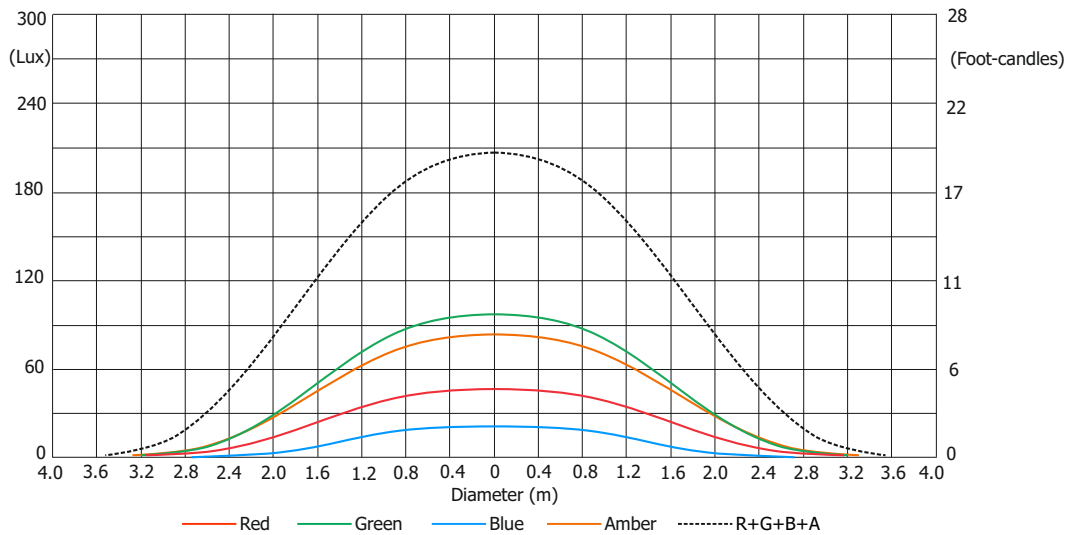

Illuminance distribution

Distance=5m

Fixture setting: White Point 8000K Off
Fan mode: Auto

Copyright © 2018 Robe Lighting s.r.o. - All rights reserved
All Specifications subject to change without notice

ROBIN ParFect 150 RGBA

Photometric Diagram

Max. Zoom

Total Output: 2245 lumens

Distance (m)	4	5	8	12	16	20	24	28	
Red	78/7	50/5	20/2	9/0.8	5/0.5	3/0.3	2/0.2	1.6/0.1	Intensity (center) Lux/Footcandles
Green	168/16	108/10	42/4	19/1.7	11/1	6.8/0.6	5/0.4	3/0.3	
Blue	41/4	26/2.4	10/0.9	5/0.4	2.5/0.2	1.6/0.2	1/0.1	0.8/0.1	
Amber	133/12	85/8	33/3	15/1.4	8/0.8	5/0.5	4/0.3	3/0.3	
R+G+B+A	320/30	205/19	80/7.4	36/3	20/1.9	13/1.2	9/0.8	7/0.6	

Photometric Diagram

Max. Zoom (with EggCrate)

Total Output: 2065 lumens

Distance (m)	4	5	8	12	16	20	24	28	
Red	72/6.7	46/4	18/1.7	8/0.7	5/0.5	3/3.1	2/0.2	2/0.1	Intensity (center) Lux/Footcandles
Green	160/15	103/9.6	40/3.7	18/1.7	10/0.9	7/0.6	5/0.4	3/0.3	
Blue	38/3.5	24/2.2	9/0.9	4/0.4	2/0.2	1.4/0.1	1/0.1	0.7/0.1	
Amber	125/12	80/7.4	31/1.3	14/1.3	8/0.7	5/0.5	4/0.3	3/0.2	
R+G+B+A	294/27	188/18	73/7	33/3	18/1.7	12/1.1	8/0.8	6/0.6	