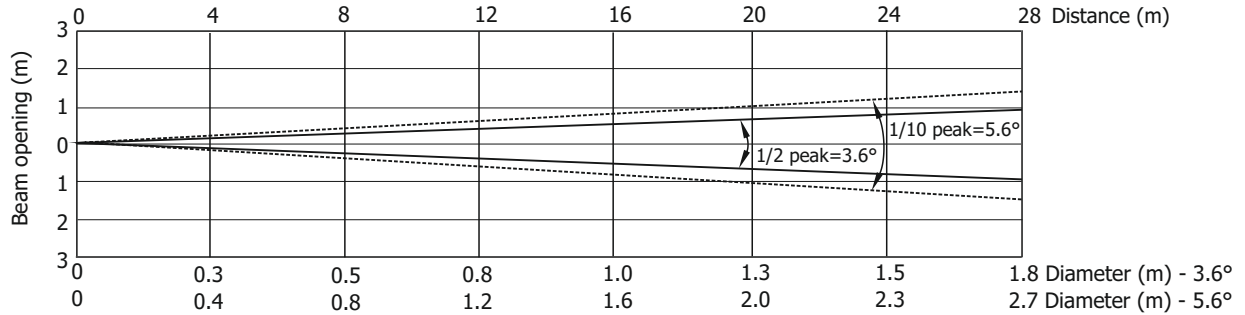

ROBIN ParFect 150 RGBA

Photometric Diagram

Min. Zoom

Total Output: 1105 lumens

Distance (m)	4	5	8	12	16	20	24	28	
Red	3670/341	2350/218	918/85	408/38	230/21	147/14	102/10	75/7	Intensity (center) Lux/Footcandles
Green	7547/701	4830/449	1887/175	838/78	472/44	300/28	210/20	154/14	
Blue	1140/106	1140/106	445/41	198/18	111/10	71/7	50/5	36/3.4	
Amber	6015/559	3850/358	1504/140	668/62	376/35	240/22	167/16	123/11.4	
R+G+B+A	15328/1424	9810/911	3832/356	1703/158	960/89	613/57	426/40	313/29	

Illuminance distribution

Distance=5m

Fixture setting: White Point 8000K Off
Fan mode: Auto

Copyright © 2018 Robe Lighting s.r.o. - All rights reserved
All Specifications subject to change without notice

ROBIN ParFect 150 RGBA

Photometric Diagram

Min. Zoom (with EggCrate)

Total Output: 926 lumens

Distance (m)	4	5	8	12	16	20	24	28	
Red	3633/338	2325/216	908/84	404/38	227/21	145/13.5	100/9.4	74/7	Intensity (center) Lux/Footcandles
Green	7469/694	4780/444	1867/174	830/77	467/43	300/28	208/19	152/14	
Blue	1764/164	1130/105	441/41	196/18	110/10	71/7	50/4.6	36/3	
Amber	5953/553	3810/354	1488/138	662/62	372/35	238/22	165/15	122/11	
R+G+B+A	15172/1410	9710/902	3793/352	1686/157	948/88	607/56	421/39	310/29	

Photometric Diagram

Max. Zoom

Total Output: 2245 lumens

Distance (m)	4	5	8	12	16	20	24	28	
Red	78/7	50/5	20/2	9/0.8	5/0.5	3/0.3	2/0.2	1.6/0.1	Intensity (center) Lux/Footcandles
Green	168/16	108/10	42/4	19/1.7	11/1	6.8/0.6	5/0.4	3/0.3	
Blue	41/4	26/2.4	10/0.9	5/0.4	2.5/0.2	1.6/0.2	1/0.1	0.8/0.1	
Amber	133/12	85/8	33/3	15/1.4	8/0.8	5/0.5	4/0.3	3/0.3	
R+G+B+A	320/30	205/19	80/7.4	36/3	20/1.9	13/1.2	9/0.8	7/0.6	