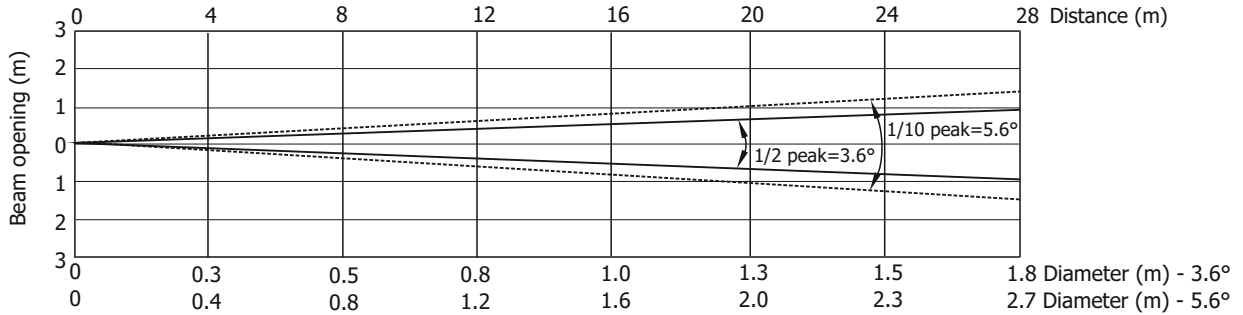

ROBIN ParFect 150

Photometric Diagram

Min. Zoom

Total Output: 1380 lumens

Distance (m)	4	5	8	12	16	20	24	28	
Red	3938/366	2520/234	984/92	438/41	246/23	157/15	109/10	80/8	Intensity (center) Lux/Footcandles
Green	7484/695	4790/445	1781/174	832/77	468/44	300/28	208/19	153/14	
Blue	1867/157	1080/100	422/39	187/17	105/10	68/6	47/4	34/3	
White	9531/886	6100/566	2383/221	1059/98	596/56	382/35	265/25	194/18	
R+G+B+W	19062/1771	12200/1133	4765/443	2118/197	1191/111	762/71	530/50	389/36	

Illuminance distribution

Distance=5m

Fixture setting: White Point 8000K Off
Fan mode: Auto

Copyright © 2017 Robe Lighting s.r.o. - All rights reserved
All Specifications subject to change without notice

ROBIN ParFect 150

Photometric Diagram

Min. Zoom (with EggCrate)

Total Output: 1143 lumens

Distance (m)	4	5	8	12	16	20	24	28	
Red	3906/363	2500/232	976/91	434/40	244/23	156/14.5	109/10	80/7.4	Intensity (center) Lux/Footcandles
Green	7438/691	4760/442	1859/173	826/77	464/43	298/28	207/19	152/14	
Blue	1672/155	1070/99	418/39	186/17	105/10	66/6	46/4	34/3	
White	9422/875	6030/560	2355/219	1046/97	588/55	377/35	262/24	192/18	
R+G+B+W	18797/1746	12030/1118	4700/437	2088/194	1174/109	752/70	522/49	384/36	

Photometric Diagram

Max. Zoom

Total Output: 2842 lumens

Distance (m)	4	5	8	12	16	20	24	28	
Red	87/5	56/5	22/2	10/0.9	6/0.5	4/0.3	2/0.2	2/0.2	Intensity (center) Lux/Footcandles
Green	168/10	108/10	42/4	19/1.7	11/1	6.8/0.6	5/0.4	3/0.3	
Blue	36/3	23/2	9/0.8	4/0.4	2/0.2	1.4/0.1	1/0.1	0.7/0.1	
White	209/20	134/12.4	52/5	23/2	13/1	8/0.7	6/0.5	4/0.4	
R+G+B+W	417/39	267/25	104/10	46/4	26/2.4	17/1.6	12/1	9/0.8	