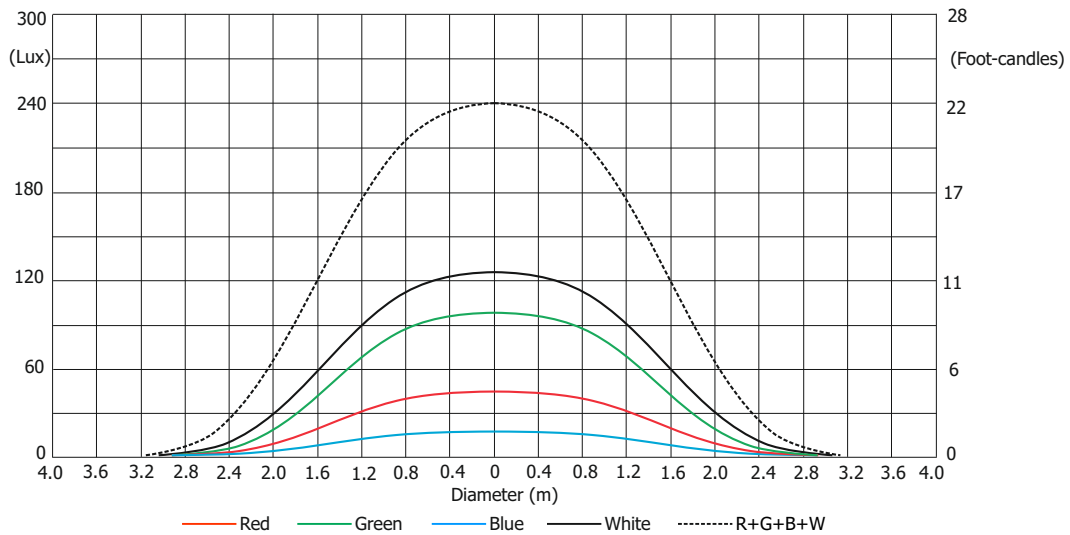

Illuminance distribution

Distance=5m

Fixture setting: White Point 8000K Off
Fan mode: Auto

Copyright © 2017 Robe Lighting s.r.o. - All rights reserved
All Specifications subject to change without notice

ROBIN ParFect 150

Photometric Diagram

Max. Zoom (with EggCrate)

Total Output: 2614 lumens

Distance (m)	4	5	8	12	16	20	24	28	
Red	78/7	50/5	20/2	9/0.8	5/0.5	3/3.1	2/0.2	2/0.1	Intensity (center) Lux/Footcandles
Green	163/15	104/10	41/4	18/1.7	10/0.9	7/0.6	5/0.4	3/0.3	
Blue	34/3	22/2	9/0.8	4/0.4	2/0.2	1.4/0.1	1/0.1	0.7/0.1	
White	195/18	125/12	49/5	22/2	12/1	8/0.7	5/0.5	4/0.4	
R+G+B+W	375/35	240/22	94/9	42/4	23/2	15/1.4	10/1	7/0.7	

Illuminance distribution

Distance=5m

Fixture setting: White Point 8000K Off
Fan mode: Auto

Copyright © 2017 Robe Lighting s.r.o. - All rights reserved
All Specifications subject to change without notice