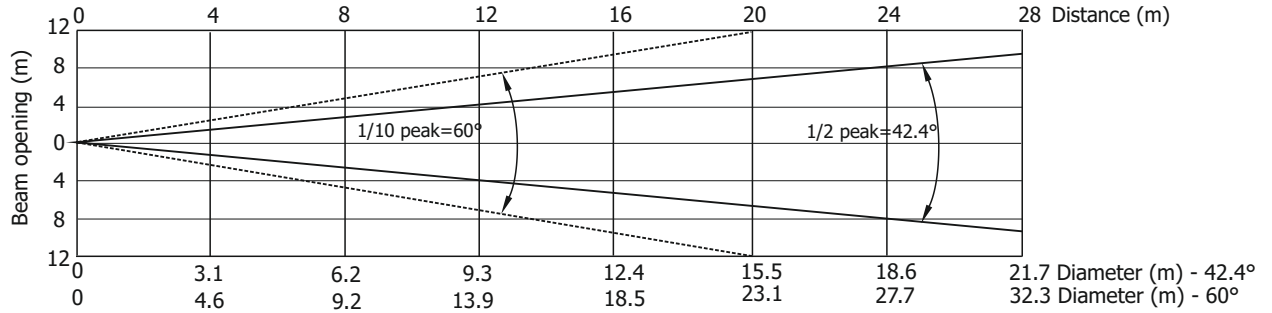

Photometric Diagram

Min. Zoom (with EggCrate)

Total Output: 1143 lumens

Distance (m)	4	5	8	12	16	20	24	28	
Red	3906/363	2500/232	976/91	434/40	244/23	156/14.5	109/10	80/7.4	Intensity (center) Lux/Footcandles
Green	7438/691	4760/442	1859/173	826/77	464/43	298/28	207/19	152/14	
Blue	1672/155	1070/99	418/39	186/17	105/10	66/6	46/4	34/3	
White	9422/875	6030/560	2355/219	1046/97	588/55	377/35	262/24	192/18	
R+G+B+W	18797/1746	12030/1118	4700/437	2088/194	1174/109	752/70	522/49	384/36	

Illuminance distribution

Distance=5m

Fixture setting: White Point 8000K Off
Fan mode: Auto

Copyright © 2017 Robe Lighting s.r.o. - All rights reserved
All Specifications subject to change without notice

ROBIN ParFect 150

Photometric Diagram

Max. Zoom

Total Output: 2842 lumens

Distance (m)	4	5	8	12	16	20	24	28	
Red	87/5	56/5	22/2	10/0.9	6/0.5	4/0.3	2/0.2	2/0.2	Intensity (center) Lux/Footcandles
Green	168/10	108/10	42/4	19/1.7	11/1	6.8/0.6	5/0.4	3/0.3	
Blue	36/3	23/2	9/0.8	4/0.4	2/0.2	1.4/0.1	1/0.1	0.7/0.1	
White	209/20	134/12.4	52/5	23/2	13/1	8/0.7	6/0.5	4/0.4	
R+G+B+W	417/39	267/25	104/10	46/4	26/2.4	17/1.6	12/1	9/0.8	