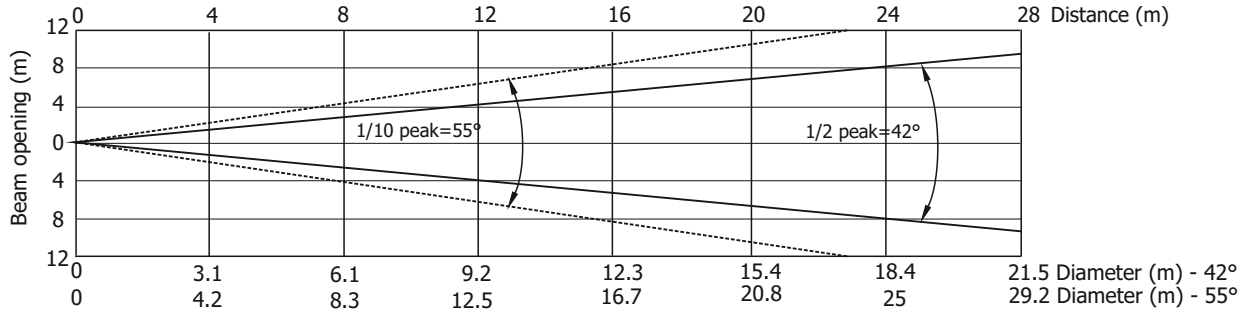

Photometric Diagram

Max. Zoom

Total Output: 2842 lumens

Distance (m)	4	5	8	12	16	20	24	28	
Red	87/5	56/5	22/2	10/0.9	6/0.5	4/0.3	2/0.2	2/0.2	Intensity (center) Lux/Footcandles
Green	168/10	108/10	42/4	19/1.7	11/1	6.8/0.6	5/0.4	3/0.3	
Blue	36/3	23/2	9/0.8	4/0.4	2/0.2	1.4/0.1	1/0.1	0.7/0.1	
White	209/20	134/12.4	52/5	23/2	13/1	8/0.7	6/0.5	4/0.4	
R+G+B+W	417/39	267/25	104/10	46/4	26/2.4	17/1.6	12/1	9/0.8	

Illuminance distribution

Distance=5m

Fixture setting: White Point 8000K Off
Fan mode: Auto

Copyright © 2017 Robe Lighting s.r.o. - All rights reserved
All Specifications subject to change without notice

ROBIN ParFect 150

Photometric Diagram

Max. Zoom (with EggCrate)

Total Output: 2614 lumens

Distance (m)	4	5	8	12	16	20	24	28	
Red	78/7	50/5	20/2	9/0.8	5/0.5	3/3.1	2/0.2	2/0.1	Intensity (center) Lux/Footcandles
Green	163/15	104/10	41/4	18/1.7	10/0.9	7/0.6	5/0.4	3/0.3	
Blue	34/3	22/2	9/0.8	4/0.4	2/0.2	1.4/0.1	1/0.1	0.7/0.1	
White	195/18	125/12	49/5	22/2	12/1	8/0.7	5/0.5	4/0.4	
R+G+B+W	375/35	240/22	94/9	42/4	23/2	15/1.4	10/1	7/0.7	