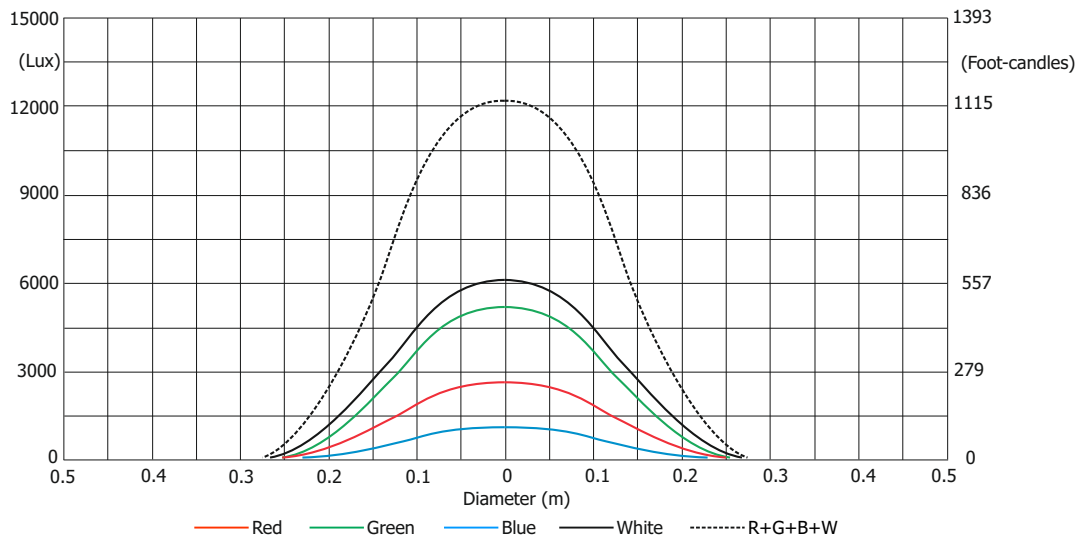

ROBIN ParFect 150

Photometric Diagram

Min. Zoom

Total Output: 1380 lumens

Distance (m)	4	5	8	12	16	20	24	28	
Red	3938/366	2520/234	984/92	438/41	246/23	157/15	109/10	80/8	Intensity (center) Lux/Footcandles
Green	7484/695	4790/445	1781/174	832/77	468/44	300/28	208/19	153/14	
Blue	1867/157	1080/100	422/39	187/17	105/10	68/6	47/4	34/3	
White	9531/886	6100/566	2383/221	1059/98	596/56	382/35	265/25	194/18	
R+G+B+W	19062/1771	12200/1133	4765/443	2118/197	1191/111	762/71	530/50	389/36	

Illuminance distribution

Distance=5m

Fixture setting: White Point 8000K Off
Fan mode: Auto

Copyright © 2017 Robe Lighting s.r.o. - All rights reserved
All Specifications subject to change without notice

ROBIN ParFect 150

Photometric Diagram

Min. Zoom (with EggCrate)

Total Output: 1143 lumens

Distance (m)	4	5	8	12	16	20	24	28	
Red	3906/363	2500/232	976/91	434/40	244/23	156/14.5	109/10	80/7.4	Intensity (center) Lux/Footcandles
Green	7438/691	4760/442	1859/173	826/77	464/43	298/28	207/19	152/14	
Blue	1672/155	1070/99	418/39	186/17	105/10	66/6	46/4	34/3	
White	9422/875	6030/560	2355/219	1046/97	588/55	377/35	262/24	192/18	
R+G+B+W	18797/1746	12030/1118	4700/437	2088/194	1174/109	752/70	522/49	384/36	

Photometric Diagram

Max. Zoom

Total Output: 2842 lumens

Distance (m)	4	5	8	12	16	20	24	28	
Red	87/5	56/5	22/2	10/0.9	6/0.5	4/0.3	2/0.2	2/0.2	Intensity (center) Lux/Footcandles
Green	168/10	108/10	42/4	19/1.7	11/1	6.8/0.6	5/0.4	3/0.3	
Blue	36/3	23/2	9/0.8	4/0.4	2/0.2	1.4/0.1	1/0.1	0.7/0.1	
White	209/20	134/12.4	52/5	23/2	13/1	8/0.7	6/0.5	4/0.4	
R+G+B+W	417/39	267/25	104/10	46/4	26/2.4	17/1.6	12/1	9/0.8	