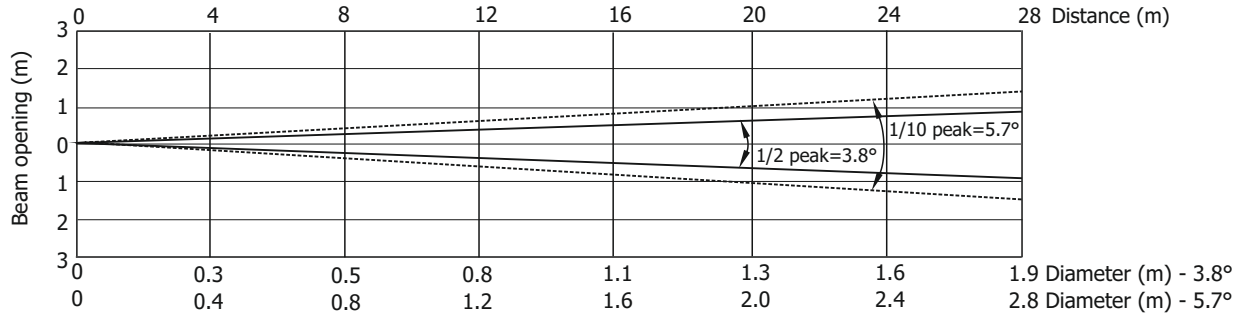

ROBIN ParFect 150

Photometric Diagram

Min. Zoom

Total Output: 1380 lumens

Distance (m)	4	5	8	12	16	20	24	28	
Red	3938/366	2520/234	984/92	438/41	246/23	157/15	109/10	80/8	Intensity (center) Lux/Footcandles
Green	7484/695	4790/445	1781/174	832/77	468/44	300/28	208/19	153/14	
Blue	1867/157	1080/100	422/39	187/17	105/10	68/6	47/4	34/3	
White	9531/886	6100/566	2383/221	1059/98	596/56	382/35	265/25	194/18	
R+G+B+W	19062/1771	12200/1133	4765/443	2118/197	1191/111	762/71	530/50	389/36	

Illuminance distribution

Distance=5m

Fixture setting: White Point 8000K Off
Fan mode: Auto

Copyright © 2017 Robe Lighting s.r.o. - All rights reserved
All Specifications subject to change without notice

ROBIN ParFect 150

Photometric Diagram

Min. Zoom (with EggCrate)

Total Output: 1143 lumens

Distance (m)	4	5	8	12	16	20	24	28	
Red	3906/363	2500/232	976/91	434/40	244/23	156/14.5	109/10	80/7.4	Intensity (center) Lux/Footcandles
Green	7438/691	4760/442	1859/173	826/77	464/43	298/28	207/19	152/14	
Blue	1672/155	1070/99	418/39	186/17	105/10	66/6	46/4	34/3	
White	9422/875	6030/560	2355/219	1046/97	588/55	377/35	262/24	192/18	
R+G+B+W	18797/1746	12030/1118	4700/437	2088/194	1174/109	752/70	522/49	384/36	

Photometric Diagram

Max. Zoom

Total Output: 2842 lumens

Distance (m)	4	5	8	12	16	20	24	28	
Red	87/5	56/5	22/2	10/0.9	6/0.5	4/0.3	2/0.2	2/0.2	Intensity (center) Lux/Footcandles
Green	168/10	108/10	42/4	19/1.7	11/1	6.8/0.6	5/0.4	3/0.3	
Blue	36/3	23/2	9/0.8	4/0.4	2/0.2	1.4/0.1	1/0.1	0.7/0.1	
White	209/20	134/12.4	52/5	23/2	13/1	8/0.7	6/0.5	4/0.4	
R+G+B+W	417/39	267/25	104/10	46/4	26/2.4	17/1.6	12/1	9/0.8	