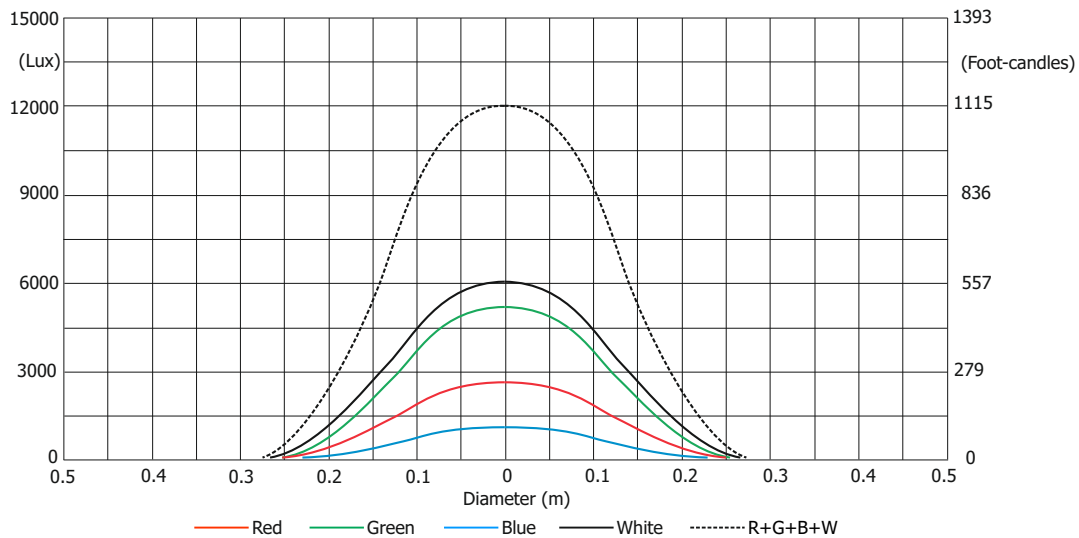

ROBIN ParFect 150

Photometric Diagram

Min. Zoom

Total Output: 1380 lumens

Distance (m)	4	5	8	12	16	20	24	28	
Red	3938/366	2520/234	984/92	438/41	246/23	157/15	109/10	80/8	Intensity (center) Lux/Footcandles
Green	7484/695	4790/445	1781/174	832/77	468/44	300/28	208/19	153/14	
Blue	1867/157	1080/100	422/39	187/17	105/10	68/6	47/4	34/3	
White	9531/886	6100/566	2383/221	1059/98	596/56	382/35	265/25	194/18	
R+G+B+W	19062/1771	12200/1133	4765/443	2118/197	1191/111	762/71	530/50	389/36	

Photometric Diagram

Min. Zoom (with EggCrate)

Total Output: 1143 lumens

Distance (m)	4	5	8	12	16	20	24	28	
Red	3906/363	2500/232	976/91	434/40	244/23	156/14.5	109/10	80/7.4	Intensity (center) Lux/Footcandles
Green	7438/691	4760/442	1859/173	826/77	464/43	298/28	207/19	152/14	
Blue	1672/155	1070/99	418/39	186/17	105/10	66/6	46/4	34/3	
White	9422/875	6030/560	2355/219	1046/97	588/55	377/35	262/24	192/18	
R+G+B+W	18797/1746	12030/1118	4700/437	2088/194	1174/109	752/70	522/49	384/36	

Illuminance distribution

Distance=5m

Fixture setting: White Point 8000K Off
Fan mode: Auto

Copyright © 2017 Robe Lighting s.r.o. - All rights reserved
All Specifications subject to change without notice

ROBIN ParFect 150

Photometric Diagram

Max. Zoom

Total Output: 2842 lumens

Distance (m)	4	5	8	12	16	20	24	28	
Red	87/5	56/5	22/2	10/0.9	6/0.5	4/0.3	2/0.2	2/0.2	Intensity (center) Lux/Footcandles
Green	168/10	108/10	42/4	19/1.7	11/1	6.8/0.6	5/0.4	3/0.3	
Blue	36/3	23/2	9/0.8	4/0.4	2/0.2	1.4/0.1	1/0.1	0.7/0.1	
White	209/20	134/12.4	52/5	23/2	13/1	8/0.7	6/0.5	4/0.4	
R+G+B+W	417/39	267/25	104/10	46/4	26/2.4	17/1.6	12/1	9/0.8	