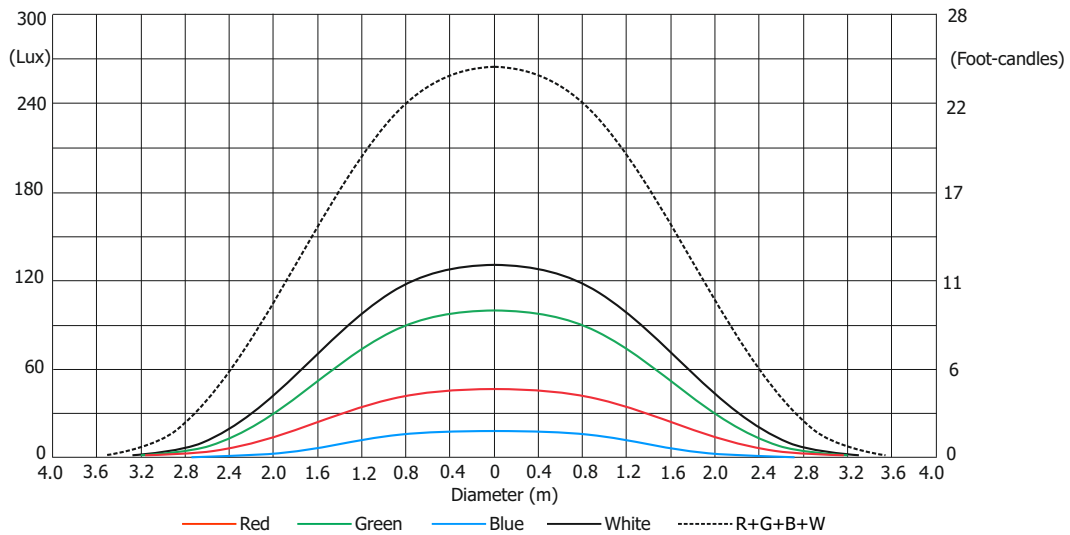

Illuminance distribution

Distance=5m

Fixture setting: White Point 8000K Off
Fan mode: Auto

Copyright © 2017 Robe Lighting s.r.o. - All rights reserved
All Specifications subject to change without notice

ROBIN ParFect 150

Photometric Diagram

Max. Zoom

Total Output: 2842 lumens

Distance (m)	4	5	8	12	16	20	24	28	
Red	87/5	56/5	22/2	10/0.9	6/0.5	4/0.3	2/0.2	2/0.2	Intensity (center) Lux/Footcandles
Green	168/10	108/10	42/4	19/1.7	11/1	6.8/0.6	5/0.4	3/0.3	
Blue	36/3	23/2	9/0.8	4/0.4	2/0.2	1.4/0.1	1/0.1	0.7/0.1	
White	209/20	134/12.4	52/5	23/2	13/1	8/0.7	6/0.5	4/0.4	
R+G+B+W	417/39	267/25	104/10	46/4	26/2.4	17/1.6	12/1	9/0.8	