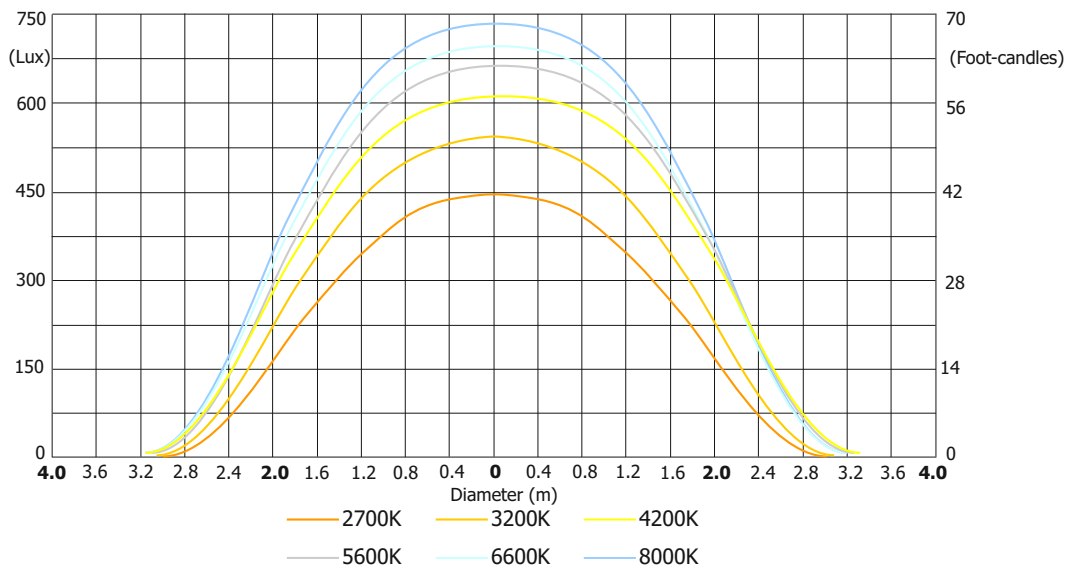

Standard CRI (80)

Max. zoom

Total Output: 10115 lumens @ 8000K

Distance (m)	5	8	10	12	14	16	18	20	
White 2700K	447/42	174/16	112/10	77/7	57/5.3	44/4	34/3.2	28/2.6	Intensity (center) Lux/Footcandles
White 3200K	543/50	212/20	136/13	95/9	70/6.4	53/4.9	42/3.9	34/3.2	
White 4200K	614/57	240/22	154/14	107/10	78/7	60/5.6	47/4.4	38/3.6	
White 5600K	670/62	262/24	168/16	116/11	86/8	65/6	52/4.8	42/4	
White 6600K	697/65	272/25	174/16	121/11	89/8.3	68/6.3	54/5	44/4	
White 8000K	733/68	286/27	188/17	127/12	94/9	72/6.7	57/5.3	46/4.3	

Illuminance distribution

Distance=5m

Fixture settings:

DMX Mode: 3
 Colour calibration mode: On
 Colour mixing mode: RGB
 Chromatic White: Off
 Light Output Stability: Off
 Uniformity: Off
 CRI: Standard