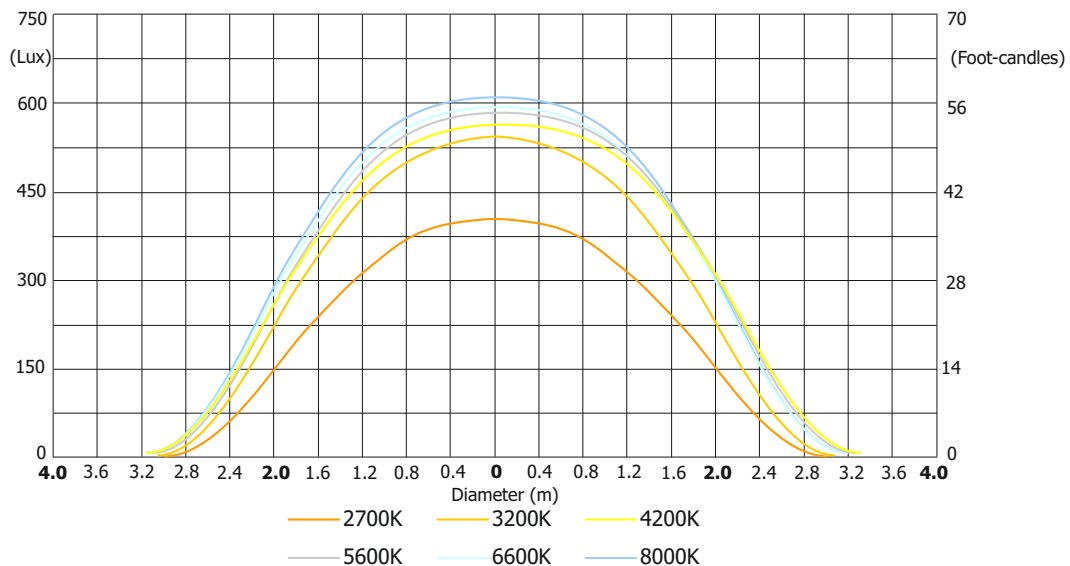

Illuminance distribution

Distance=5m

Fixture settings:

DMX Mode: 3
 Colour calibration mode: On
 Colour mixing mode: RGB
 Chromatic White: Off
 Light Output Stability: Off
 Uniformity: Off
 CRI: Standard

Robin T1 PC

Photometric Diagrams

High CRI (≥ 90)

Max. zoom

Total Output: 8313 lumens @ 8000K

Distance (m)	5	8	10	12	14	16	18	20	
White 2700K	431/40	168/16	107/10	75/7	55/5	42/4	33/3	27/2.5	Intensity (center) Lux/Footcandles
White 3200K	531/49	207/19	133/12	92/9	68/6.3	52/4.8	41/3.8	33/3	
White 4200K	569/53	222/21	142/13	99/9	73/6.7	56/5.2	44/4.1	36/3.3	
White 5600K	588/55	230/21	147/14	102/9.5	75/7	57/5.3	45/4.2	37/3.4	
White 6600K	592/55	231/22	148/14	103/10	76/7	58/5.4	45/4	37/3.4	
White 8000K	605/56	236/22	151/14	105/10	77/7	59/5.5	47/4.3	38/3.5	

Illuminance distribution

Distance=5m

Fixture settings:

DMX Mode: 3
 Colour calibration mode: On
 Colour mixing mode: RGB
 Chromatic White: Off
 Light Output Stability: Off
 Uniformity: Off
 CRI: High