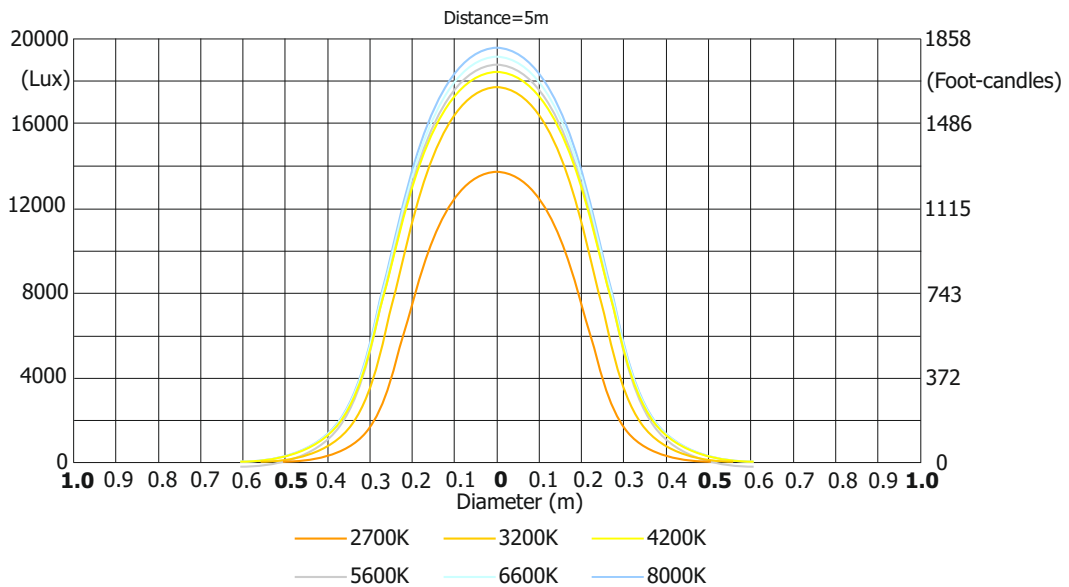

Illuminance distribution

Fixture settings:

DMX Mode: 3
Colour calibration mode: On
Colour mixing mode: RGB
Chromatic White: Off
Light Output Stability: Off
Uniformity: Off
CRI: High