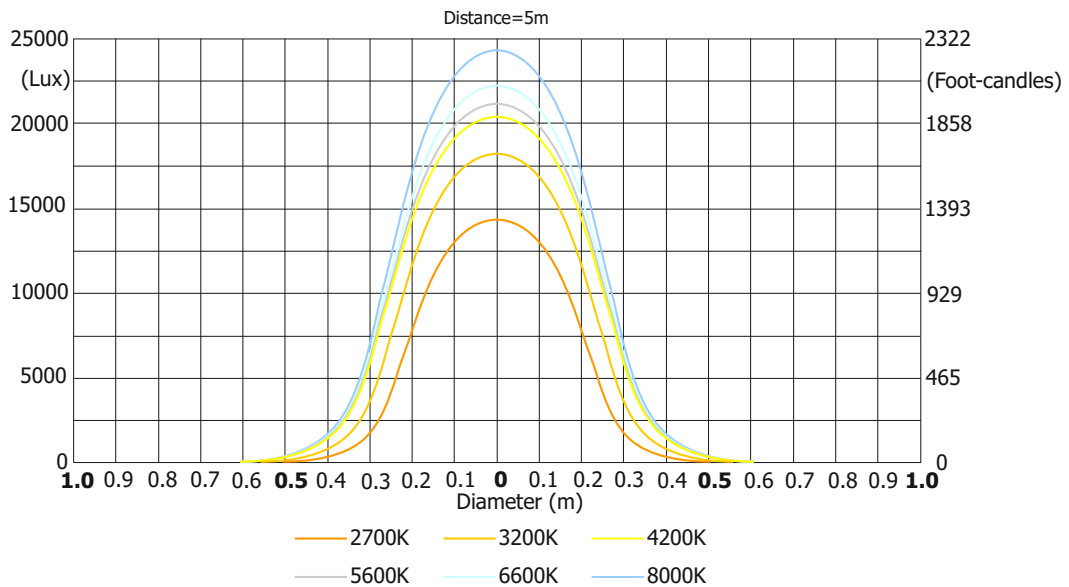

Illuminance distribution

Fixture settings:

DMX Mode: 3
Colour calibration mode: On
Colour mixing mode: RGB
Chromatic White: Off
Light Output Stability: Off
Output Uniformity: Off
CRI: Standard