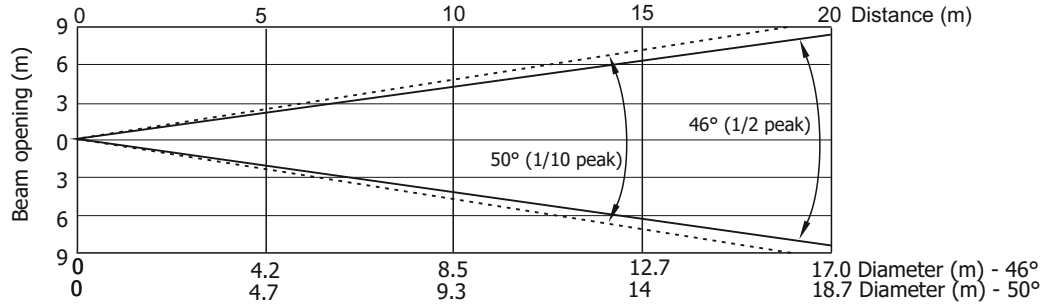

Robin T1 PC

Photometric Diagrams

Standard CRI (80)

Max. zoom

Total Output: 10115 lumens @ 8000K

Distance (m)	5	8	10	12	14	16	18	20	
White 2700K	447/42	174/16	112/10	77/7	57/5.3	44/4	34/3.2	28/2.6	Intensity (center) Lux/Footcandles
White 3200K	543/50	212/20	136/13	95/9	70/6.4	53/4.9	42/3.9	34/3.2	
White 4200K	614/57	240/22	154/14	107/10	78/7	60/5.6	47/4.4	38/3.6	
White 5600K	670/62	262/24	168/16	116/11	86/8	65/6	52/4.8	42/4	
White 6600K	697/65	272/25	174/16	121/11	89/8.3	68/6.3	54/5	44/4	
White 8000K	733/68	286/27	188/17	127/12	94/9	72/6.7	57/5.3	46/4.3