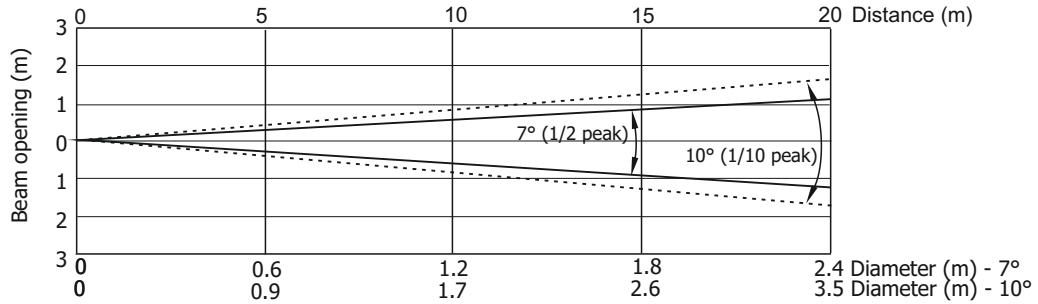

Robin T1 PC

Photometric Diagrams

Standard CRI (80)

Min. zoom

Total Output: 6582 lumens @ 8000K

Distance (m)	5	8	10	12	14	16	18	20	
White 2700K	14500/1347	5664/526	3625/337	2517/234	1850/172	1416/132	1118/104	906/84	Intensity (center) Lux/Footcandles
White 3200K	18100/1682	7070/657	4525/420	3142/292	2309/215	1768/164	1397/130	1131/105	
White 4200K	20600/1914	8047/748	5150/479	3576/332	2627/244	2011/187	1589/148	1287/120	
White 5600K	21800/2025	8515/791	5450/506	3785/352	2780/258	2129/198	1682/156	1362/127	
White 6600K	22400/2081	8750/813	5600/520	3888/361	2857/265	2188/203	1728/161	1400/130	
White 8000K	24100/2239	9414/875	6025/560	4184/389	3074/286	2353/219	1860/173	1506/140	

Illuminance distribution

Fixture settings:

DMX Mode: 3
 Colour calibration mode: On
 Colour mixing mode: RGB
 Chromatic White: Off
 Light Output Stability: Off
 Output Uniformity: Off
 CRI: Standard

Robin T1 PC

Photometric Diagrams

High CRI (≥ 90)

Min. zoom

Total Output: 5331 lumens @ 8000K

Distance (m)	5	8	10	12	14	16	18	20	
White 2700K	13900/1291	5430/504	3475/323	2413/224	1773/165	1357/126	1072/100	869/81	Intensity (center) Lux/Footcandles
White 3200K	17900/1663	6992/650	4475/416	3107/289	2283/212	1748/162	1381/128	1119/104	
White 4200K	18800/1747	7343/682	4700/437	3264/303	2398/223	1835/171	1450/135	1175/109	
White 5600K	19200/1784	7500/697	4800/446	3333/310	2450/228	1875/174	1481/138	1200/112	
White 6600K	19300/1793	7539/700	4825/448	3350/311	2462/229	1885/175	1490/138	1206/112	
White 8000K	19500/1812	7617/708	4875/453	3385/315	2487/231	1904/177	1505/140	1219/113	