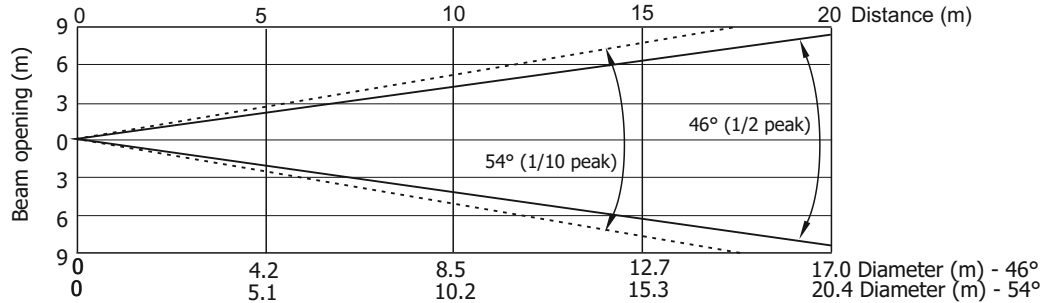

Robin T1 PC

Photometric Diagrams

High CRI (≥ 90)

Max. zoom

Total Output: 8313 lumens @ 8000K

Distance (m)	5	8	10	12	14	16	18	20	
White 2700K	431/40	168/16	107/10	75/7	55/5	42/4	33/3	27/2.5	Intensity (center) Lux/Footcandles
White 3200K	531/49	207/19	133/12	92/9	68/6.3	52/4.8	41/3.8	33/3	
White 4200K	569/53	222/21	142/13	99/9	73/6.7	56/5.2	44/4.1	36/3.3	
White 5600K	588/55	230/21	147/14	102/9.5	75/7	57/5.3	45/4.2	37/3.4	
White 6600K	592/55	231/22	148/14	103/10	76/7	58/5.4	45/4	37/3.4	
White 8000K	605/56	236/22	151/14	105/10	77/7	59/5.5	47/4.3	38/3.5